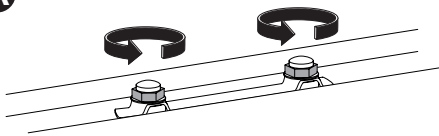

## Kit 187123

ISUZU Como, 5-dr Bus, 12-  
 ISUZU Como, 5-dr Van, 12-  
 NISSAN NV350, 5-dr Bus, 12-  
 NISSAN NV350, 5-dr Van, 12-

This kit is only for vehicles with fixpoint mounting.

1

2

3 **A**

**B**

4