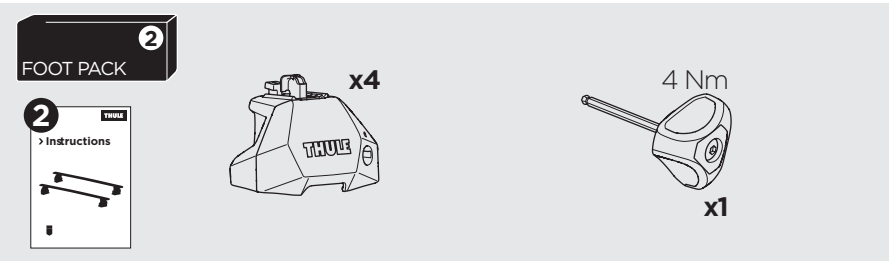

## Kit 187123

ISUZU Como, 5-dr Bus, 12-  
 ISUZU Como, 5-dr Van, 12-  
 NISSAN NV350, 5-dr Bus, 12-  
 NISSAN NV350, 5-dr Van, 12-

This kit is only for vehicles with fixpoint mounting.

1

2

3 **A**

**B**

4