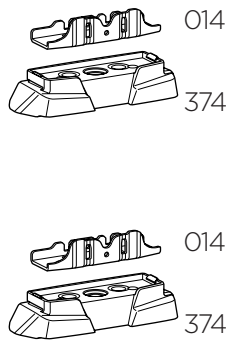

## Kit 187123

ISUZU Como, 5-dr Bus, 12-  
 ISUZU Como, 5-dr Van, 12-  
 NISSAN NV350, 5-dr Bus, 12-  
 NISSAN NV350, 5-dr Van, 12-

This kit is only for vehicles with fixpoint mounting.

1

2

3 **A**

**B**

4