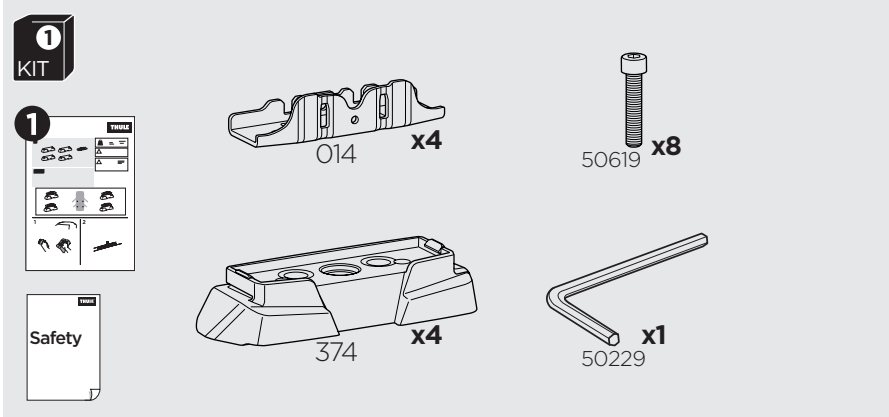

## Kit 187123

ISUZU Como, 5-dr Bus, 12-  
 ISUZU Como, 5-dr Van, 12-  
 NISSAN NV350, 5-dr Bus, 12-  
 NISSAN NV350, 5-dr Van, 12-

This kit is only for vehicles with fixpoint mounting.

1

2

3 **A**

**B**

4